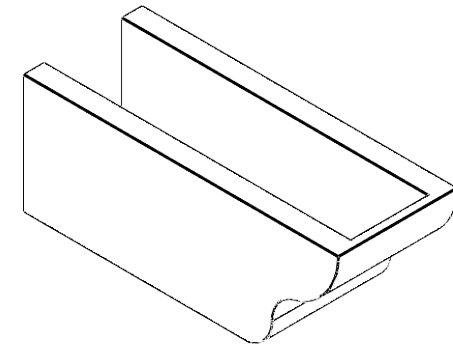

# ITEM NUMBER: RFTURO060X06000X16000X006GRN00RCPR

6"W X 6"H X 16"L TIMBERTHANE ROUGH CEDAR GREENSBORO FAUX WOOD OPEN RAFTER TAIL, 6"L END, PRIMED TAN

**SIDE PROFILE**

**FRONT PROFILE**

**ISOMETRIC**

GENERATED DATE : 03/02/2023

EKENA MILLWORK  
2300 WEST MAIN ST.  
CLARKSVILLE, TX 75426  
TOLL FREE: 866-607-0453  
WWW.EKENAMILLWORK.COM

**NOTES**

1. INSTALLATION TO BE COMPLETED IN ACCORDANCE WITH MANUFACTURER'S SPECIFICATIONS.
2. DRAWING MAY NOT BE TO SCALE
3. THIS DRAWING IS INTENDED FOR DESIGN AND PLANNING PURPOSES ONLY.
4. ALL INFORMATION CONTAINED HEREIN WAS CURRENT AT THE TIME OF DEVELOPMENT BUT MUST BE REVIEWED AND APPROVED BY THE PRODUCT MANUFACTURER TO BE CONSIDERED ACCURATE.
5. TIMBERTHANE ARCHITECTURAL PRODUCTS ARE MADE FROM HIGH DENSITY URETHANE AND COME FACTORY PRIMED